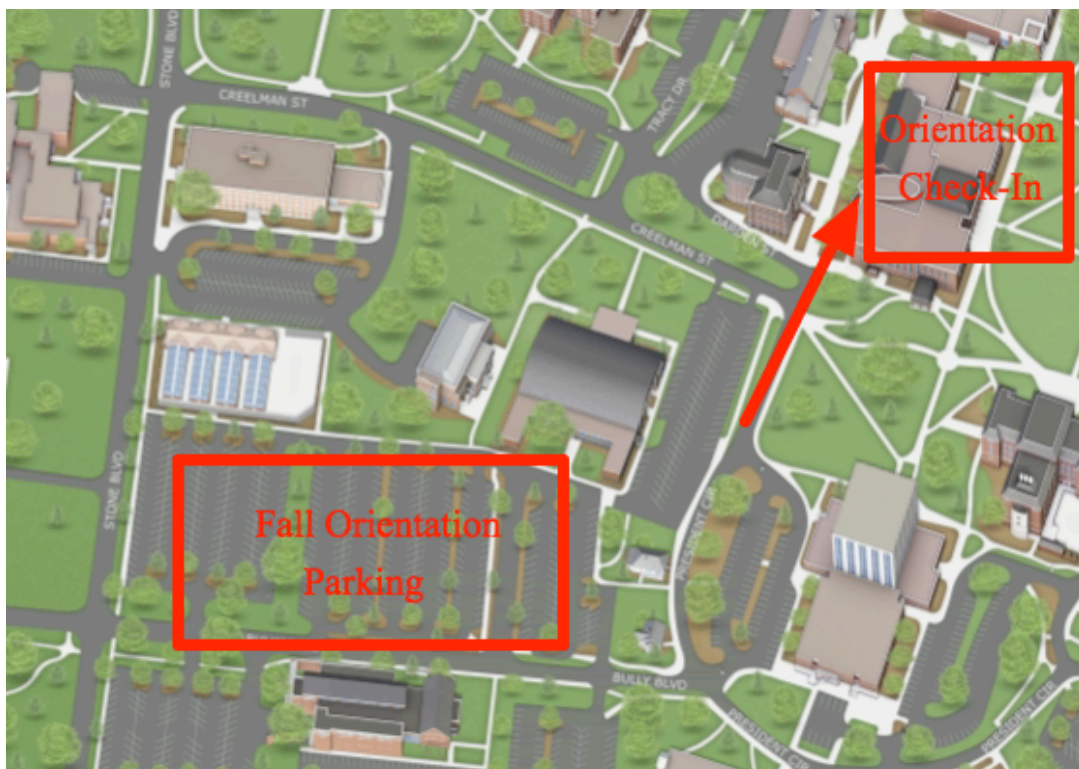

Fall Orientation Parking/Driving Directions

From Highway 25 North

1. Continue on Hwy 25 to the Hwy 82 Exit
2. Exit Hwy 82 East towards Columbus, MS
3. Take the Hwy 12 Exit towards Starkville/Mississippi State
4. Take a left at your first light (Comfort Suites is on your right)
5. Pass Barnes and Noble at Mississippi State on your left
6. Turn left onto Bully Blvd. at the next red light
7. The parking area will be on your left across from the Fresh Food Company.
8. There will be staff on hand to point you towards check-in.

From Highway 82

1. Take the Hwy 12 Exit towards Starkville/Mississippi State
2. Take a left at your first light (Comfort Suites is on your right)
3. Pass Barnes and Noble at Mississippi State on your left
4. Turn left onto Bully Blvd at the next red light
5. The parking area will be on your left across from the Fresh Food Company.
6. There will be staff on hand to point you towards check-in.

From Highway 12 East

1. Continue on Hwy 12 all the way through Starkville
2. Stay on Hwy 12 as if you are going to Columbus (not onto campus)
3. Take a right at your first light (Comfort Suites is on your left)
4. Pass Barnes and Noble at Mississippi State on your left
5. Turn left onto Bully Blvd. at the next red light
6. The parking area will be on your left across from the new Fresh Food Company.
7. There will be staff on hand to point you towards check-in.