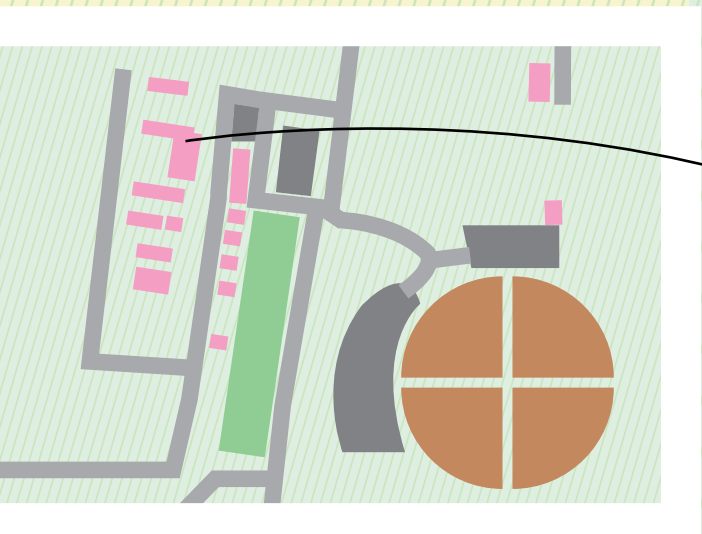

TO US HWY 25 S  
TO ACKERMAN  
HWY 12 WEST

TO DOWNTOWN STARKVILLE  
COLLEGE VIEW ST

TO DOWNTOWN STARKVILLE  
RUSSELL ST

US HIGHWAY 12

2 LANES WEST AFTER GAME

SOUTH STARKVILLE ONLY  
TO MONTGOMERY ST  
LOCKSLEY WAY

TO 45 SOUTH  
TO CRAWFORD  
TO ARTE...